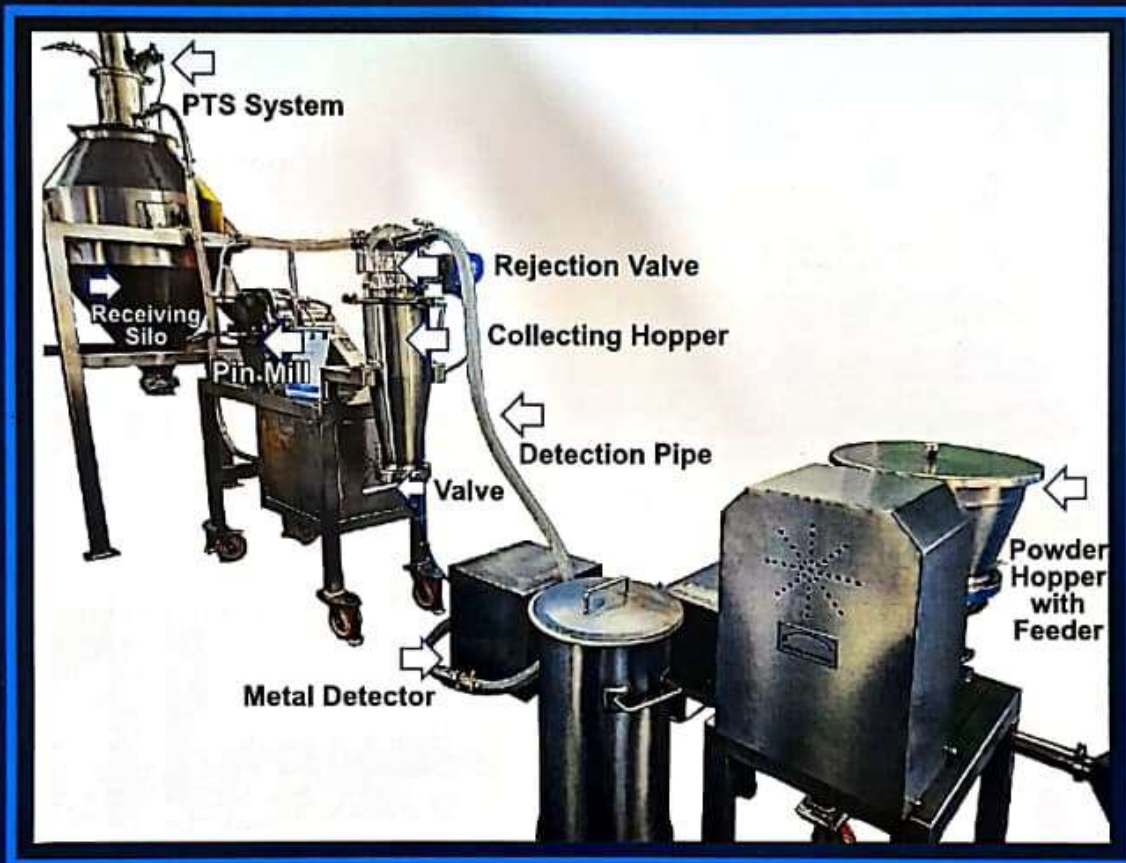

ISO 9001:2015

CRYSTAL AUTOMATION PVT. LTD.

All metal detection system in-built with pneumatic powder transfer system

New Launch